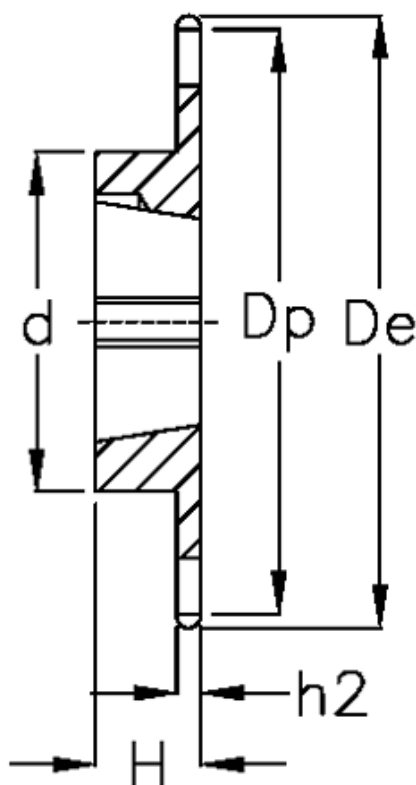

# Data Sheet

Article number: 616031006023

Description: Taperbored sprocket 10 B-1 Z=23 simplex  
for bushing 1610

## Measures

C	= 1.6
d	= 76
De	= 123.4
Dp	= 116.58
For bush	= 1610
For chain size	= 5/8" x 3/8"
For chain type	= 10 B-1
H	= 25

h1	= 9.1
Material	= Stål
Number of teeth	= 23